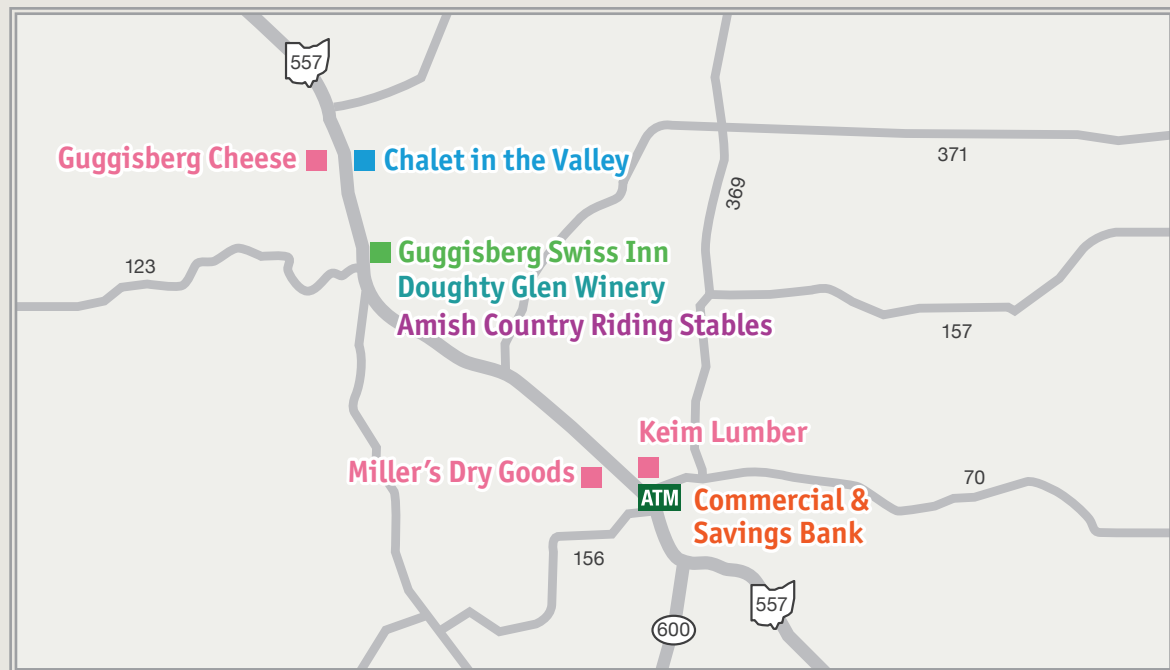

17 – Berlin

H7 – Millersburg

K7 – Walnut Creek

J8 – Charm

L8 – Sugarcreek

Mileage

LOCATION	DISTANCE	DRIVE TIME
Columbus	69	1:30
Cleveland	72	1:30
Wheeling	83	1:45
Pittsburgh	111	2:15
Toledo	124	2:40
Cincinnati	177	3:10
Detroit	174	3:30
Indianapolis	243	4:10
Buffalo	259	4:30

LOCATION	DISTANCE	DRIVE TIME
Louisville	275	4:30
Chicago	350	6:15
Toronto	358	6:15
Washington D.C.	364	6:30
Philadelphia	422	7:15
Charlotte	455	7:15
New York City	481	8:00
St. Louis	500	8:12
Atlanta	663	10:45