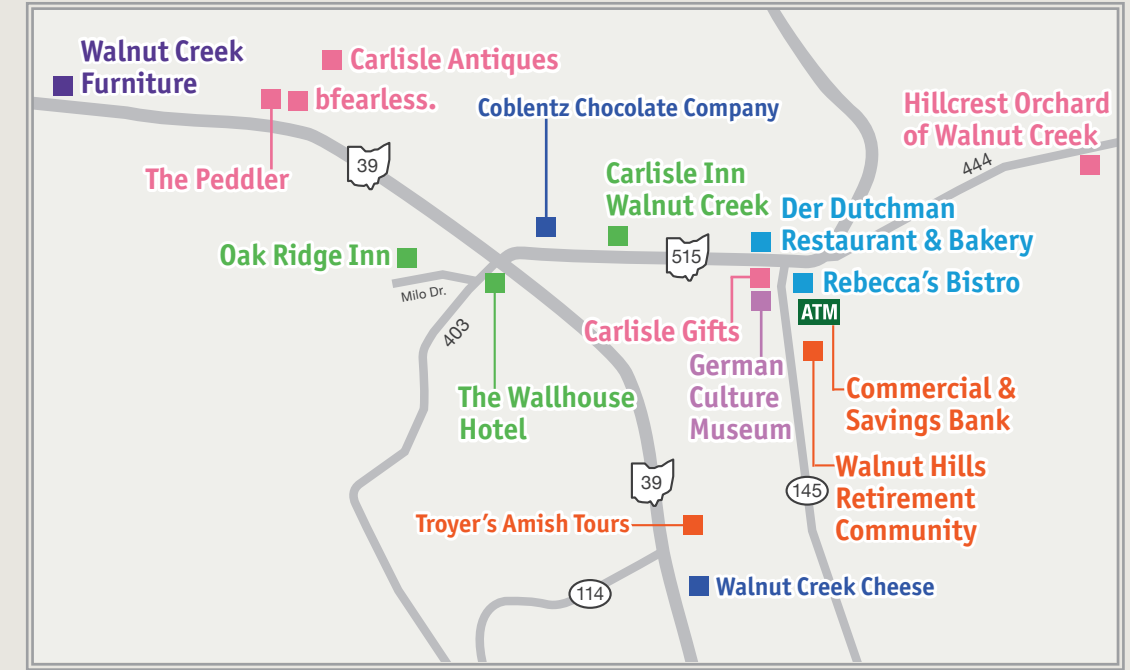

## 17 – Berlin

## K7 – Walnut Creek

## L8 – Sugarcreek

LOCATION	DISTANCE	DRIVE TIME
Louisville	275	4:30
Chicago	350	6:15
Toronto	358	6:15
Washington D.C.	364	6:30
Philadelphia	422	7:15
Charlotte	455	7:15
New York City	481	8:00
St. Louis	500	8:12
Atlanta	663	10:45