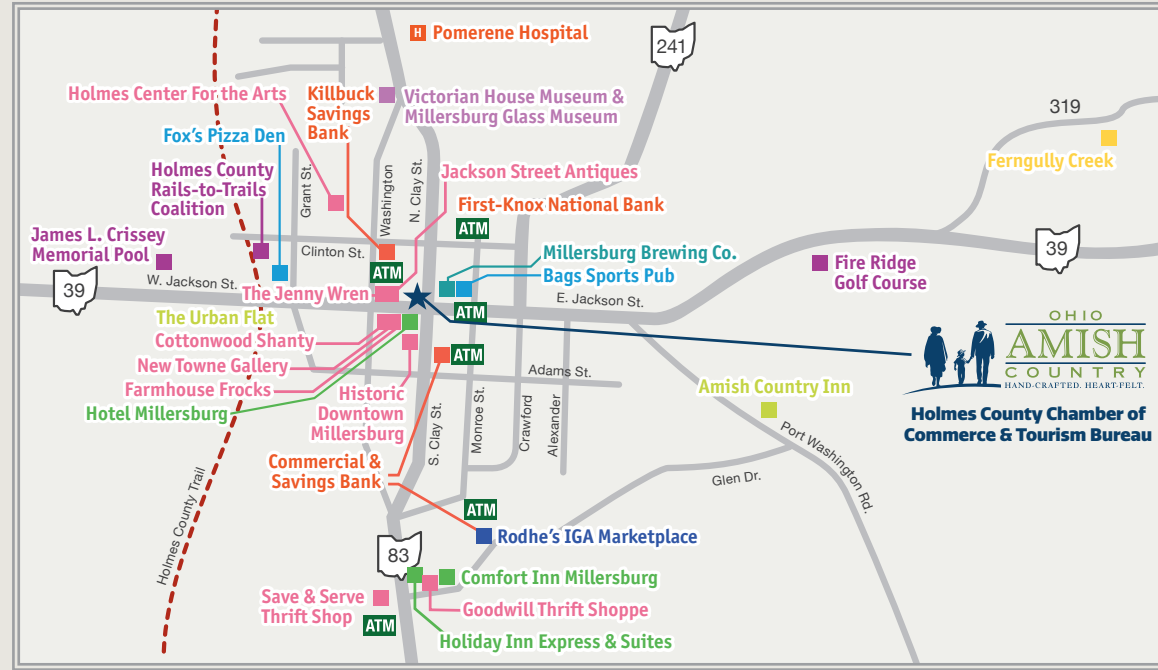

H7 – Millersburg