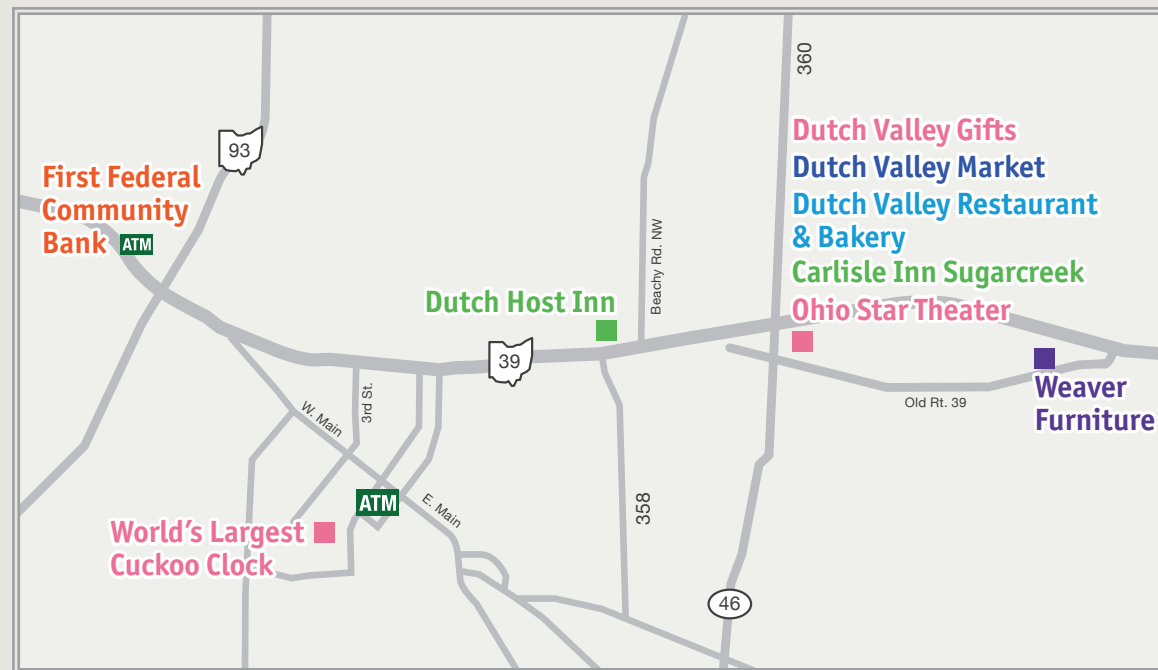

## H7 – Millersburg

## K7 – Walnut Creek

## Mileage

LOCATION	DISTANCE	DRIVE TIME
Columbus	69	1:30
Cleveland	72	1:30
Wheeling	83	1:45
Pittsburgh	111	2:15
Toledo	124	2:40
Cincinnati	177	3:10
Detroit	174	3:30
Indianapolis	243	4:10
Buffalo	259	4:30

LOCATION	DISTANCE	DRIVE TIME
Louisville	275	4:30
Chicago	350	6:15
Toronto	358	6:15
Washington D.C.	364	6:30
Philadelphia	422	7:15
Charlotte	455	7:15
New York City	481	8:00
St. Louis	500	8:12
Atlanta	663	10:45